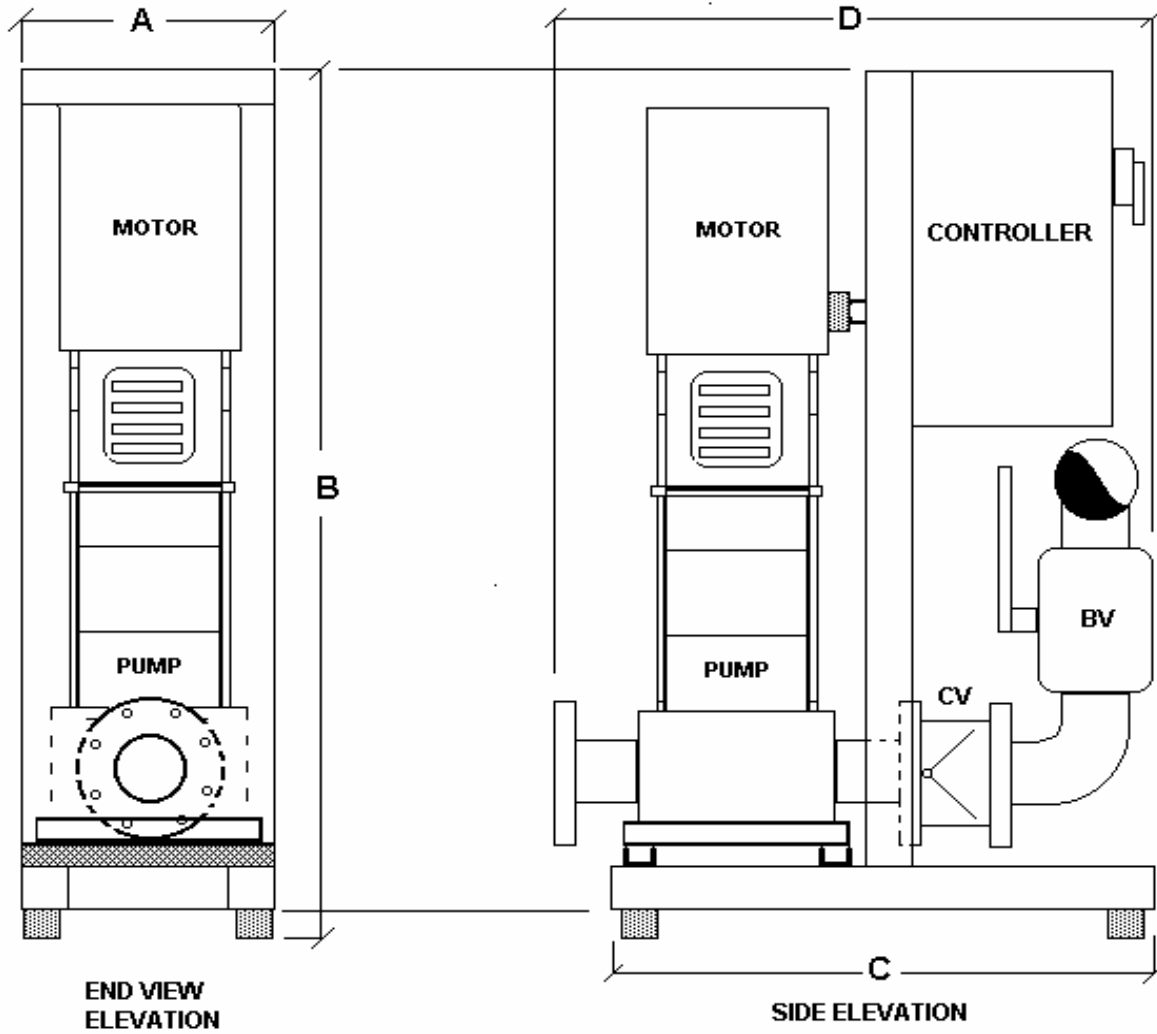

**Simplex Delta Pak - Vertical Multi-Stage
VFD or Starter
All Sizes through 20 H.P.
Elevation Views**

A	B	C	D
16"	50"	24"	34"

Notes:

1. All dimensions are in inches.
2. Dimensions may vary +/- 1/4"
3. Not for construction purposes unless certified.

**UL 508A
65YF**

Project:	Engineer:
Contractor:	Representative:

Drawing Number	SDPVM
-----------------------	--------------